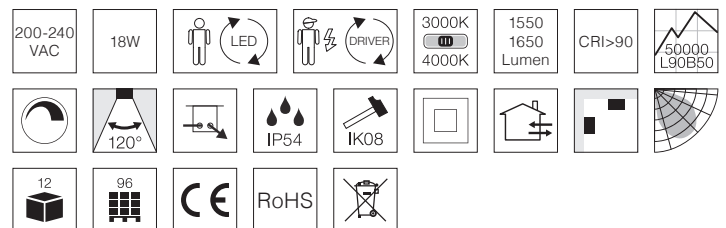

This product contains a light source in energy efficiency class **F**

Find the updated manual on our website - [nordtronic.com](http://nordtronic.com)  
With reservation for typing errors

Nordtronic A/S | Flade Engvej 4 | DK-9900 Frederikshavn | Denmark | CVR: 29808708  
Tel: +45 7020 9531 | [nordtronic.com](http://nordtronic.com)