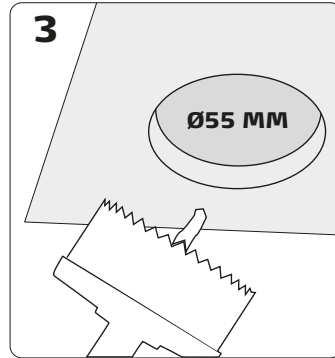

Alina 90°- LED Cabinet Light

a. Without fixation ring

b. With fixation ring