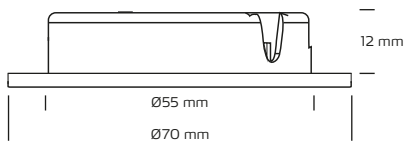

Alina 90°- LED Cabinet Light

a. Without fixation ring

b. With fixation ring