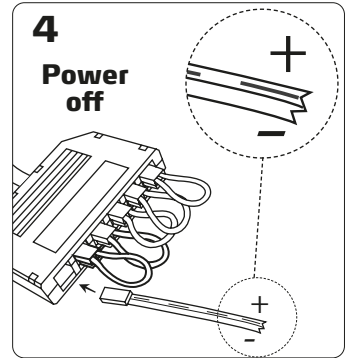

Alina 90°- LED Cabinet Light

a. Without fixation ring

b. With fixation ring