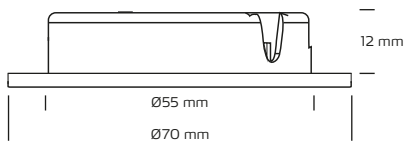

## Gabriella 90°- LED Cabinet Light

### a. Without fixation ring