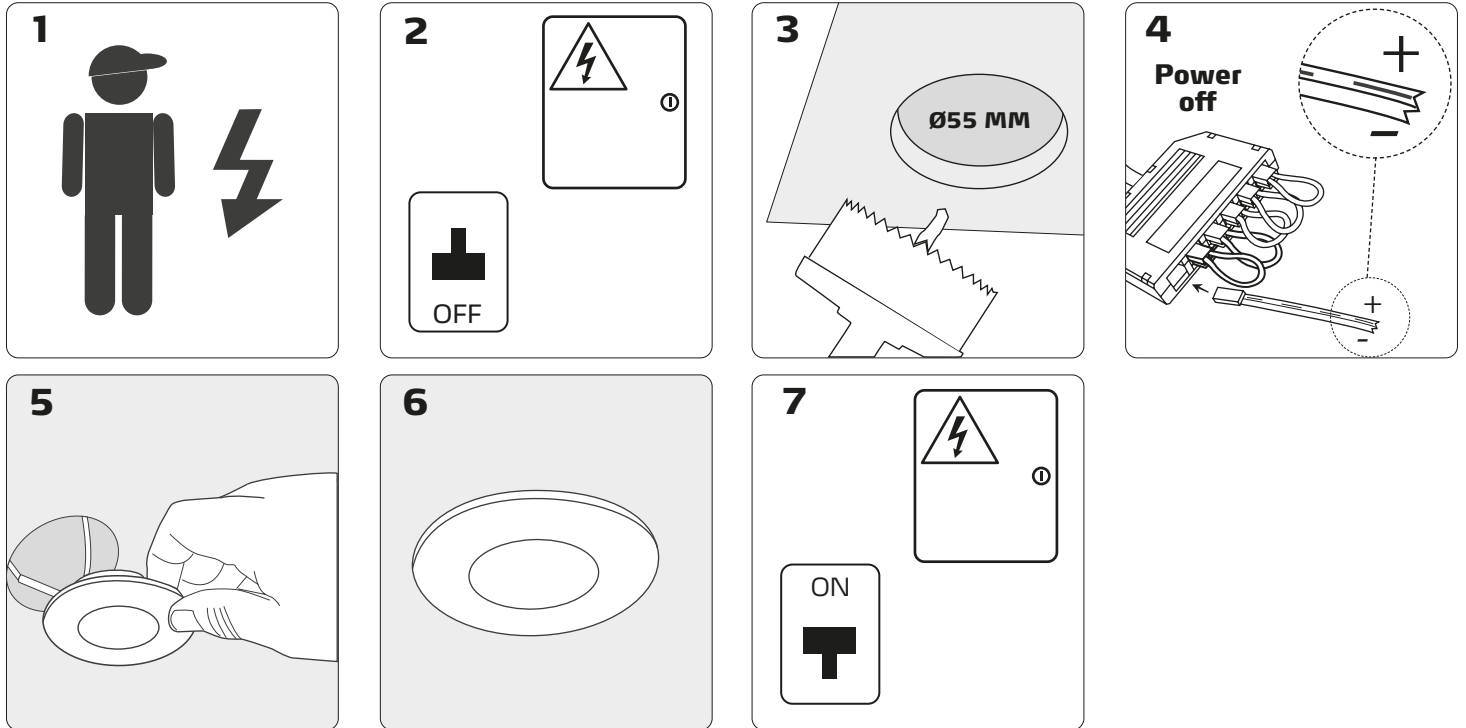

## Gabriella 90°- LED Cabinet Light

### a. Without fixation ring