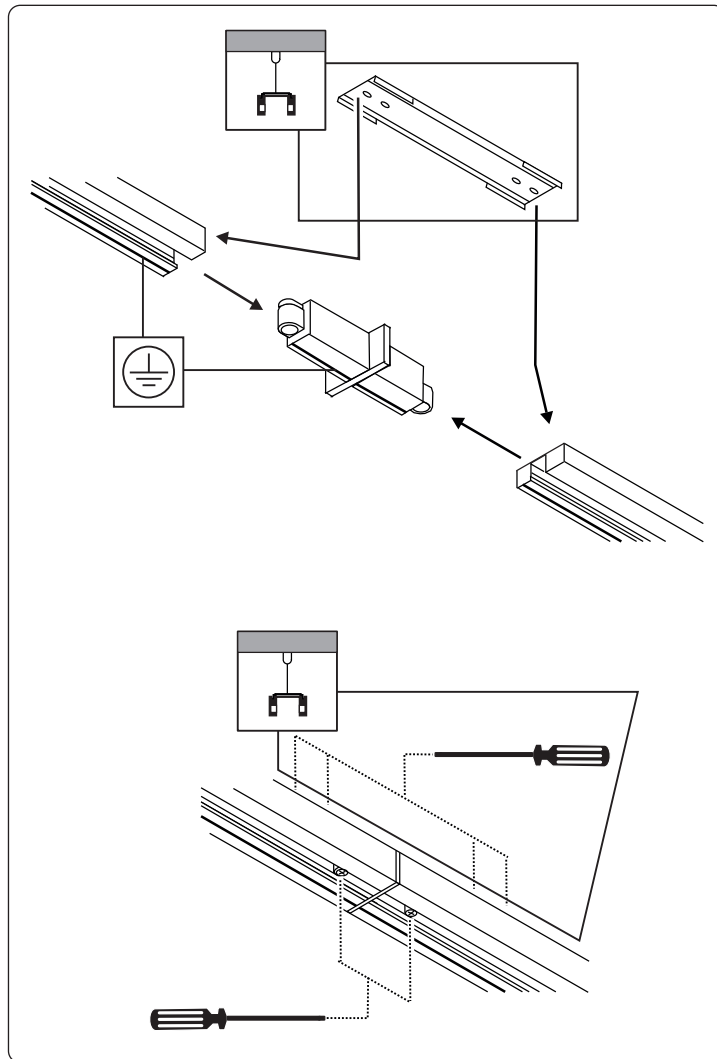

Longitudinal connector, electric

Find the updated manual on our website – nordtronic.com
With reservation for typing errors

Nordtronic A/S | Flade Engvej 4 | DK-9900 Frederikshavn | Denmark | CVR: 29808708
Tel: +45 7020 9531 | nordtronic.com