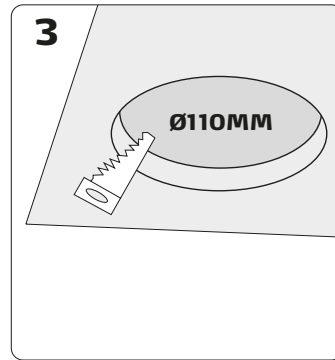

Lucette Slim LED Downlight with Dali, 6W 4000K

| | | | | | | | | | | | | |
|--|-------------|----|-------------|-----------|--------|----|------|-----------|--|------|--|-------|
| | 100-240 VAC | 6W | 4000 Kelvin | 550 Lumen | CRI>82 | | 120° | 36000 L70 | | Ø110 | | 30 mm |
| | IP44 | | IK06 | | | CE | | RoHS | | | | |