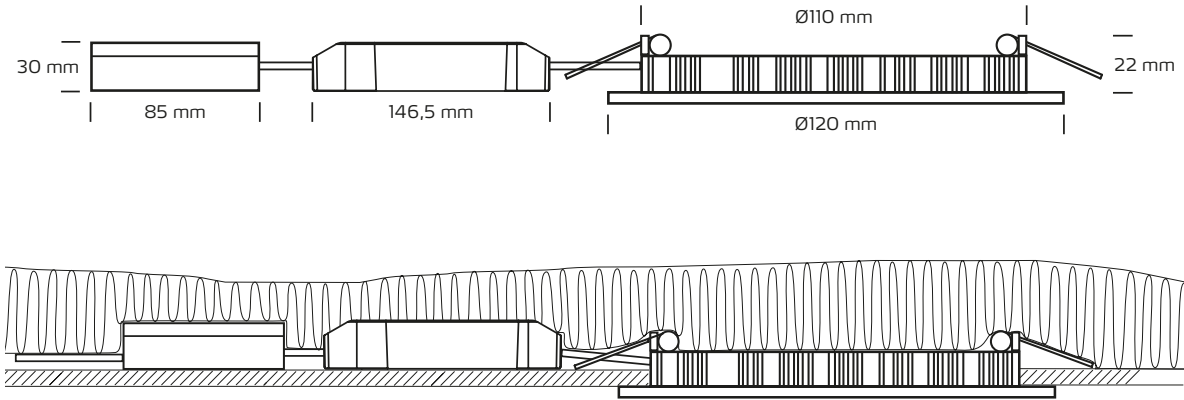

Lucette Slim LED Downlight with Dali, 6W 4000K

| | | | | | | | | | | | | |
|--|-------------|----|-------------|-----------|--------|----|------|-----------|--|------|--|-------|
| | 100-240 VAC | 6W | 4000 Kelvin | 550 Lumen | CRI>82 | | 120° | 36000 L70 | | Ø110 | | 30 mm |
| | IP44 | | IK06 | | | CE | | RoHS | | | | |