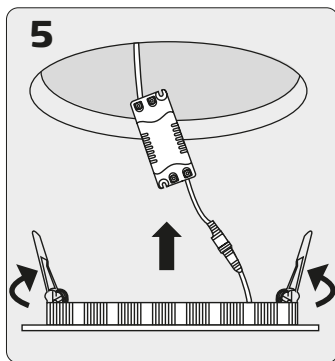

Lucette Slim LED Downlight with Dali, 6W 4000K

| | | | | | | | | | | | | |
|--|-------------|----|-------------|-----------|--------|----|------|-----------|--|------|--|-------|
| | 100-240 VAC | 6W | 4000 Kelvin | 550 Lumen | CRI>82 | | 120° | 36000 L70 | | Ø110 | | 30 mm |
| | IP44 | | IK06 | | | CE | | RoHS | | | | |