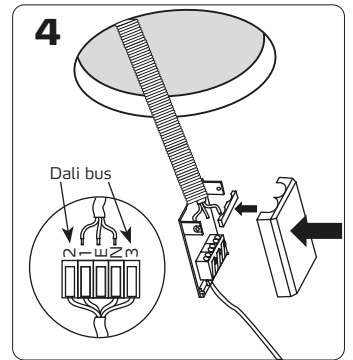

Lucette Slim LED Downlight with Dali, 6W 4000K

| | | | | | | | | | | | | |
|--|-------------|----|-------------|-----------|--------|----|------|-----------|--|------|--|-------|
| | 100-240 VAC | 6W | 4000 Kelvin | 550 Lumen | CRI>82 | | 120° | 36000 L70 | | Ø110 | | 30 mm |
| | IP44 | | IK06 | | | CE | | RoHS | | | | |