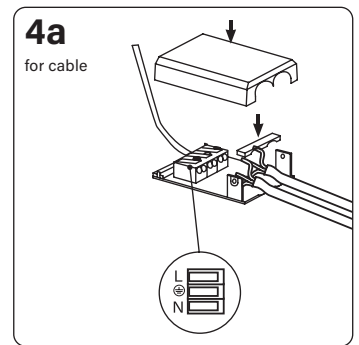

Item no. 31131012 contains a light source in energy efficiency class **G**  
 Item no. 31131013 contains a light source in energy efficiency class **G**

Find the updated manual on our website – [nordtronic.com](http://nordtronic.com)  
 With reservation for typing errors

# Velia Large Tilt Dim to Warm

This product contains a light source in energy efficiency class **G**

Find the updated manual on our website - [nordtronic.com](http://nordtronic.com)  
With reservation for typing errors