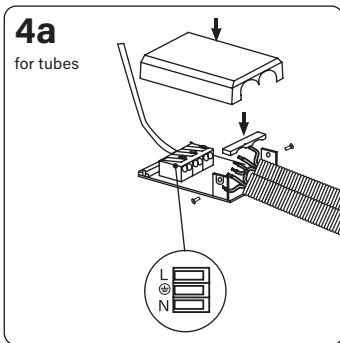

Item no. 31131012 contains a light source in energy efficiency class **G**  
 Item no. 31131013 contains a light source in energy efficiency class **G**

Find the updated manual on our website – [nordtronic.com](http://nordtronic.com)  
 With reservation for typing errors

# Velia Large Tilt Dim to Warm

This product contains a light source in energy efficiency class **G**

Find the updated manual on our website - [nordtronic.com](http://nordtronic.com)  
With reservation for typing errors