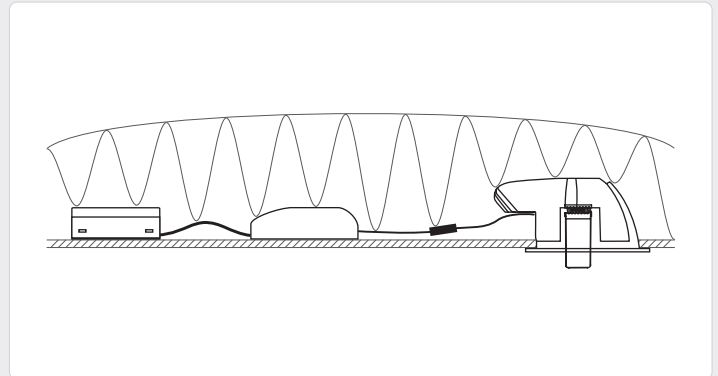

Item no. 31131012 contains a light source in energy efficiency class **G**  
 Item no. 31131013 contains a light source in energy efficiency class **G**

Find the updated manual on our website – [nordtronic.com](http://nordtronic.com)  
 With reservation for typing errors

# Velia Large Tilt Dim to Warm

This product contains a light source in energy efficiency class **G**

Find the updated manual on our website - [nordtronic.com](http://nordtronic.com)  
With reservation for typing errors