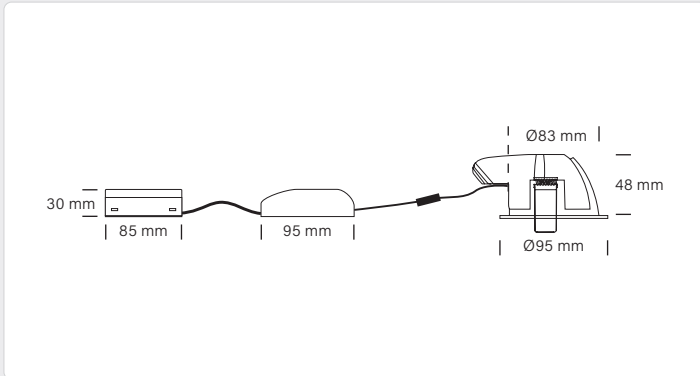

Item no. 31131012 contains a light source in energy efficiency class **G**  
 Item no. 31131013 contains a light source in energy efficiency class **G**

Find the updated manual on our website – [nordtronic.com](http://nordtronic.com)  
 With reservation for typing errors

# Velia Large Tilt Dim to Warm

This product contains a light source in energy efficiency class **G**

Find the updated manual on our website - [nordtronic.com](http://nordtronic.com)  
With reservation for typing errors