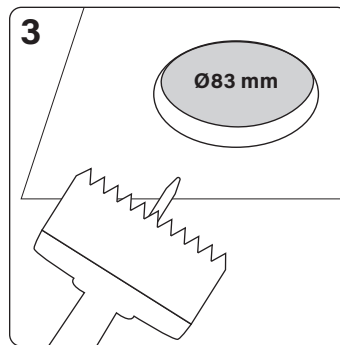

Item no. 31131012 contains a light source in energy efficiency class **G**  
 Item no. 31131013 contains a light source in energy efficiency class **G**

Find the updated manual on our website – [nordtronic.com](http://nordtronic.com)  
 With reservation for typing errors

# Velia Large Tilt Dim to Warm

This product contains a light source in energy efficiency class **G**

Find the updated manual on our website - [nordtronic.com](http://nordtronic.com)  
With reservation for typing errors