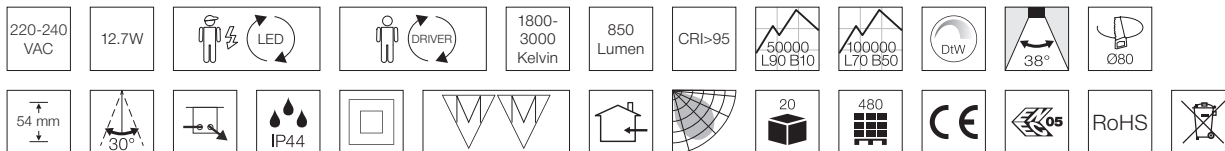

Item no. 31131012 contains a light source in energy efficiency class **G**  
 Item no. 31131013 contains a light source in energy efficiency class **G**

Find the updated manual on our website – [nordtronic.com](http://nordtronic.com)  
 With reservation for typing errors

# Velia Large Tilt Dim to Warm

This product contains a light source in energy efficiency class **G**

Find the updated manual on our website - [nordtronic.com](http://nordtronic.com)  
With reservation for typing errors