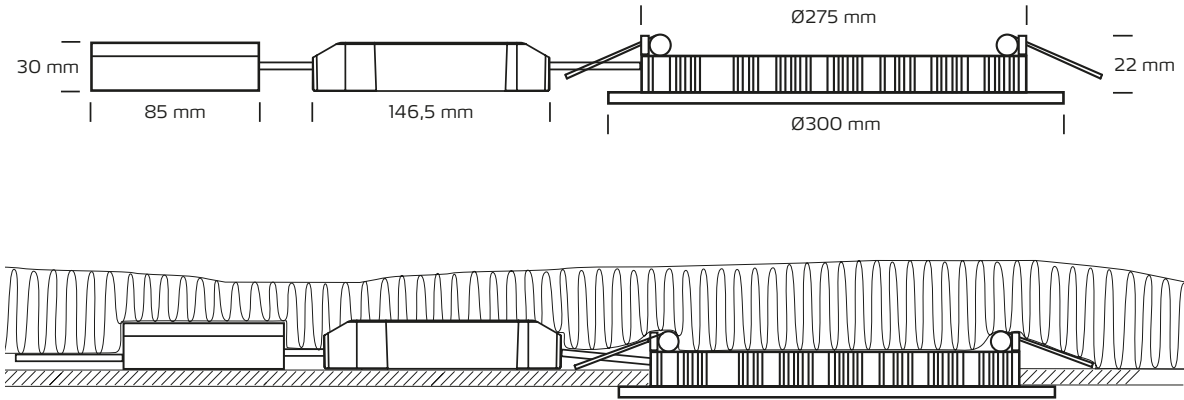

Lucette Slim LED Downlight with Dali, 24W 3000K

	100-240 VAC	24W	3000 Kelvin	2000 Lumen	CRI>82		120°	36000 L70		Ø275		30 mm
	IP44		IK06									