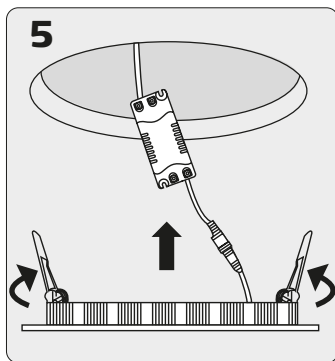

Lucette Slim LED Downlight with Dali, 24W 3000K

	100-240 VAC	24W	3000 Kelvin	2000 Lumen	CRI>82		120°	36000 L70		Ø275		30 mm
	IP44		IK06									