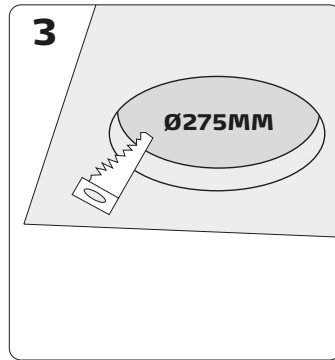

Lucette Slim LED Downlight with Dali, 24W 3000K

	100-240 VAC	24W	3000 Kelvin	2000 Lumen	CRI>82		120°	36000 L70		Ø275		30 mm
	IP44		IK06									