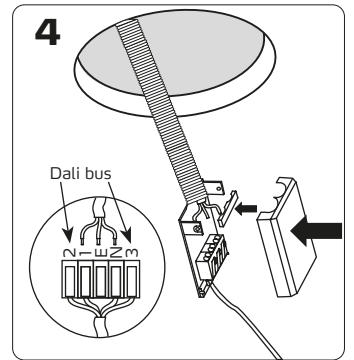

Lucette Slim LED Downlight with Dali, 24W 3000K

	100-240 VAC	24W	3000 Kelvin	2000 Lumen	CRI>82		120°	36000 L70		Ø275		30 mm
	IP44		IK06									